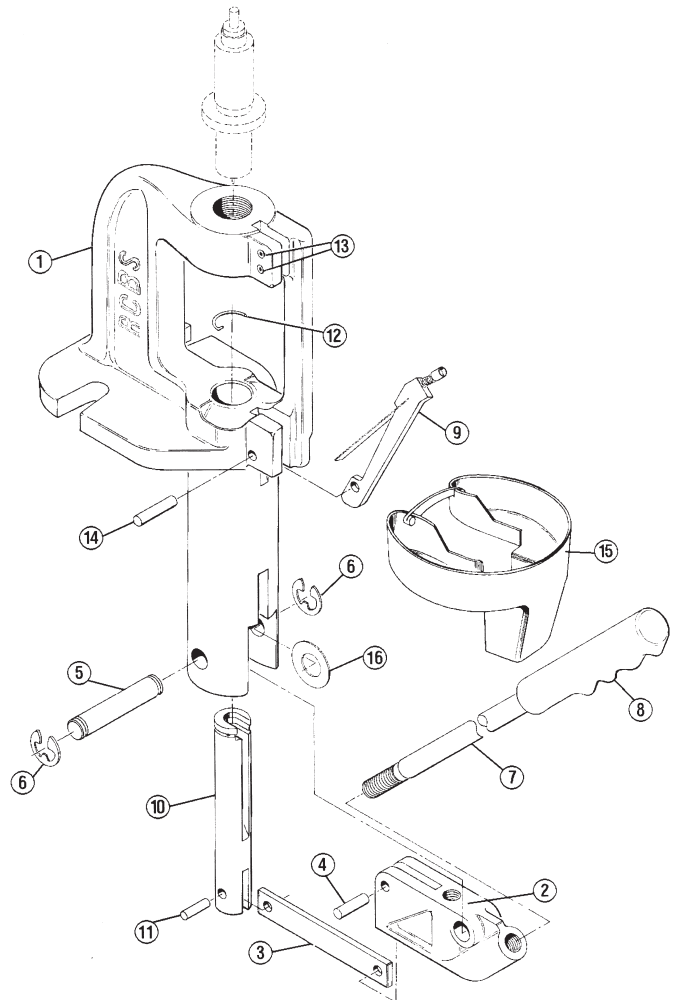

09356 RELOADER SPECIAL PRESS & JUNIOR-3 PRESS*

(Including Junior & Junior-2 Presses)

Key	Part #	Description
1	◆	Frame
2	09101	Toggle Block
3	09102	Toggle Link
4	09103	Toggle Link Pin
5	09104	Toggle Block Pin
6	09105	Retaining Ring 1/2" (2)
7	09106	Handle**
8	09264	Handle Grip
9	09550	Universal Primer Arm (complete with Plugs, Sleeves and Springs)
10	09109	Shell Holder Ram
11	09110	Shell Holder Ram Pin
12	09111	Shell Holder Ram Clip Spring
13	09099	Setscrew 10-30"x1/4" Flat Point (2)
14	09113	Universal Primer Arm Pin
15	09114	Primer Catcher
16	09115	Bow Washer 522-S-12

NOTE: This product has been discontinued and is no longer available. Some replacement parts are available. Call or write RCBS Customer Service for information.