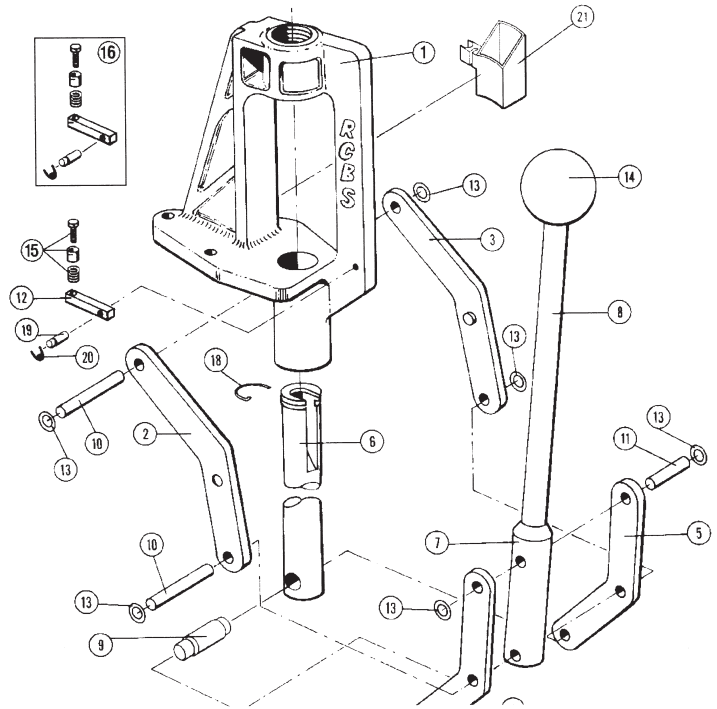

87460 PARTNER PRESS

Key	Part #	Description
1	◆	Frame
2	87402	Link, Left
3	87403	Link, Right
4	87404	Handle Link, Left
5	87405	Handle, Link, Right
6	87406	Shell Holder Ram
7	87407	Handle Block
8	87408	Handle
9	87409	Ram Pin
10	87410	Link Pin (2)
11	87411	Handle Pin
12	87412	Primer Arm
13	87413	Tinnerman Retaining Ring
14	87414	Handle Ball
15	09552	Primer Plug, Sleeve & Spring, Large
15	09553	Primer Plug, Sleeve & Spring, Small
16	87418	Primer Arm Assembly (Includes Keys 12, 15, 19 & 20)
18	09111	Shell Holder Ram Clip Spring
19	87417	Primer Arm Pin
20	87670	Retaining E-Ring
21	88732	Primer Catcher

◆ Not available separately

09356 RELOADER SPECIAL PRESS & JUNIOR-3 PRESS*

(Including Junior & Junior-2 Presses)

Key	Part #	Description
1	◆	Frame
2	09101	Toggle Block
3	09102	Toggle Link
4	09103	Toggle Link Pin
5	09104	Toggle Block Pin
6	09105	Retaining Ring 1/2" (2)
7	09106	Handle**
8	09264	Handle Grip
9	09550	Universal Primer Arm (complete with Plugs, Sleeves and Springs)
10	09109	Shell Holder Ram
11	09110	Shell Holder Ram Pin
12	09111	Shell Holder Ram Clip Spring
13	09099	Setscrew 10-30"x1/4" Flat Point (2)
14	09113	Universal Primer Arm Pin
15	09114	Primer Catcher
16	09115	Bow Washer 522-S-12

** If ordering a replacement handle for an RCBS JR. or JR-2 Press, you must also order the Toggle Block, Toggle Block Pin and two 1/2" Retaining Rings.